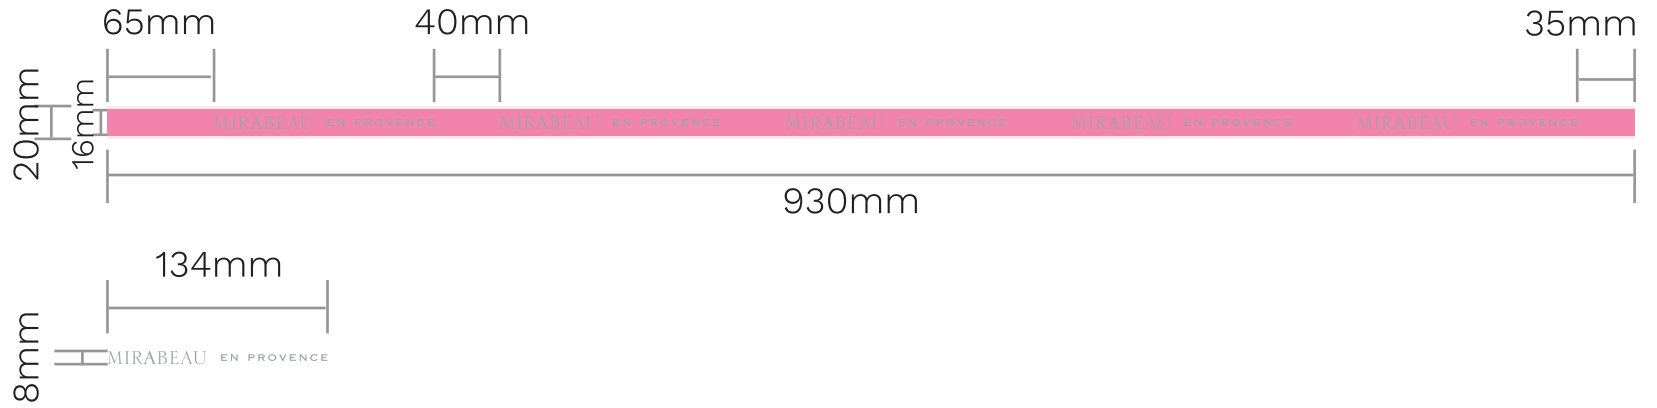

PRODUCT SCHEMATICS

PRODUCT IMAGES

Digital Artwork

Actual Product

TECHNICAL SPECS

Satin Ribbon Color:  Satin 156 Hot Pink

Double Layer Color:  PANTONE 705 C

Imprint Color:  PANTONE 877 C

Type: Silk Screen Printing