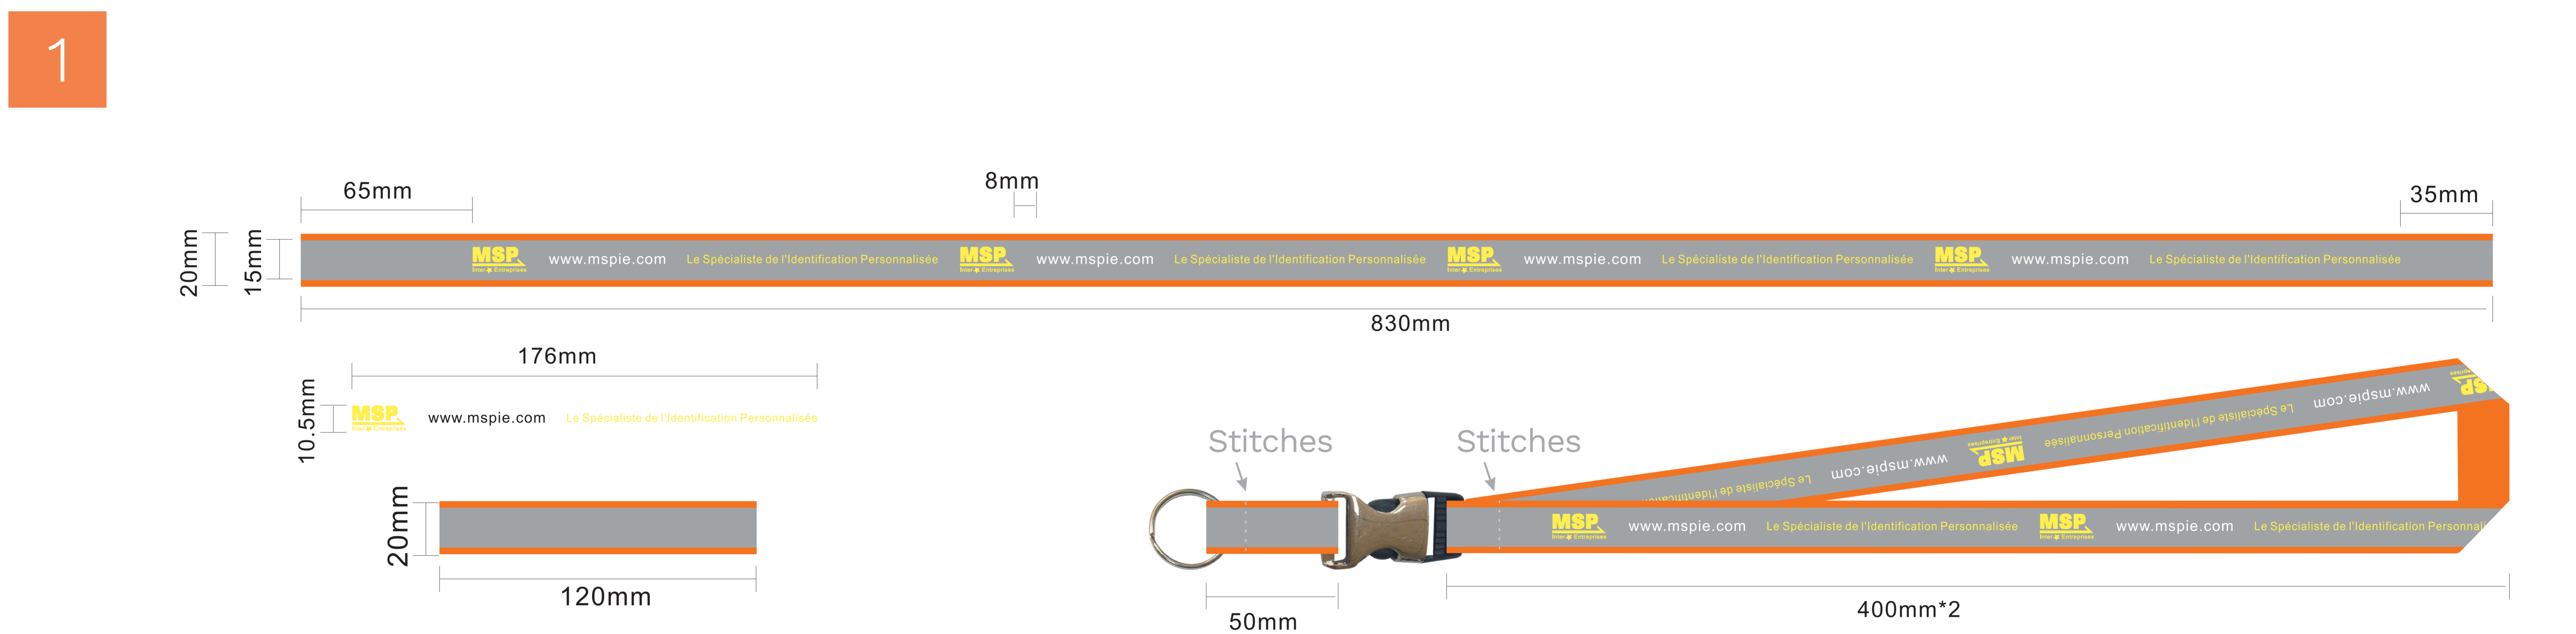

ARTWORK APPROVAL SHEET

ORDER NO.:

REV. 01 ITEM 1/1 PAGE 1/2

L15 REFLECTIVE LANYARD

ORDER & CUSTOMER

CUSTOMER NO.:	CUSTOMER:	RPT. ORDER NO.:	REF. ORDER NO.:
DELIVERY ADDRESS:			
TECH SPEC			
TOP LAYER MATERIAL: Reflective band	IMPRINTING TECH: Silk screen	WIDTH: 15mm (5/8")	IMPRINTING SIDE: One-side
BASE LAYER MATERIAL: Flat Polyester	IMPRINTING TECH: N/A	WIDTH: 20mm (3/4")	LENGTH: 45cm (17 3/4")
SEWING: Front flat	ATTACHMENT: A04	ADD-ON OPTIONS: 008	FINISHING : Horizontal stitches
IMPRINTING FONT: N/A	PACKAGING: 25 pcs/polybag		

TOTAL COLOR VARIATIONS: **2**

TOTAL QUANTITY: **1500**

1 TOP LAYER COLOR: Silver 	BASE LAYER COLOR: PANTONE Orange 021 C 	QUANTITY: 1500
IMPRINT COLOR: White + PANTONE 107 C 		

PRODUCT SCHEMATICS