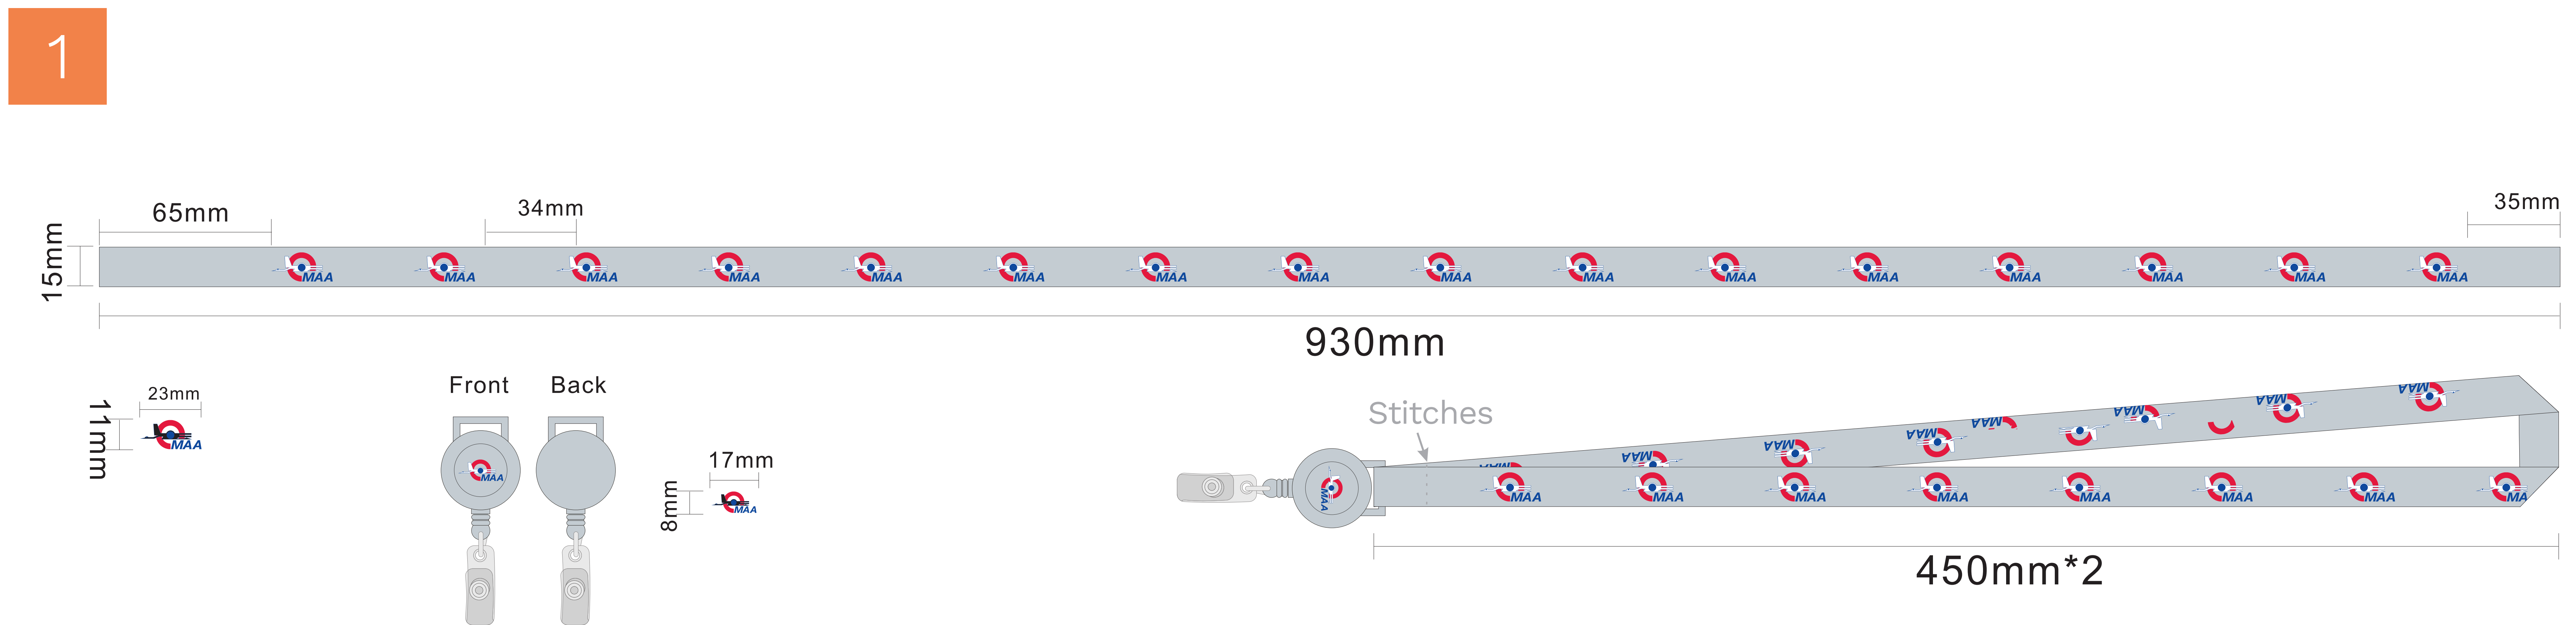

DELIVERY ADDRESS:

TECH SPEC

REF.LANYARD: L01	MATERIAL: Flat Polyester	IMPRINTING TECH: Silk screen	SEWING: Front flat
LENGTH: 45cm (17 3/4")	WIDTH: 15mm (5/8")	ATTACHMENT: A16	ADD-ON OPTIONS: N/A
IMPRINTING SIDE: One-side	FINISHING : Horizontal stitches		
MATERIAL OF BADGE REEL: PVC	IMPRINTING TECH: CMYK full color	BADGE REEL Ø: 30mm (1 1/5")	CUSTOMIZATION: Doming Sticker
DOMING STICKER Ø: 20mm (3/4")	FINISHING : Vinyl strap	IMPRINTING FONT: N/A	PACKAGING: 25 pcs/polybag

TOTAL COLOR VARIATIONS: **2**

TOTAL QUANTITY: **1000**

- 1 LANYARD COLOR:** PANTONE 428 C
- IMPRINT COLOR:** White + PANTONE 186 C + PANTONE Reflex Blue C
- BADGE REEL COLOR:** PANTONE 428 C
- DOMING STICKER BACKGROUND COLOR:** PANTONE 428 C
- IMPRINT COLOR:** CMYK

QUANTITY: 1000

PRODUCT SCHEMATICS

L10 RETRACTABLE BADGE REEL LANYARD

GENERAL DISCLAIMER

DEVIATION: Please note that there are deviations inherent to the printing materials and techniques. The deviations are within standard industry tolerance and hereby deemed acceptable by customers.

DIMENSIONS: Please allow a length deviation of +/-5mm for the lanyard.

POSITIONS OF DESIGNS: Please allow deviations of +/-1mm (vertical) and +/-10mm (horizontal) from your artwork.

POSITIONS OF STITCHES: Please allow a deviation of +/-10mm (horizontal) from your artwork.